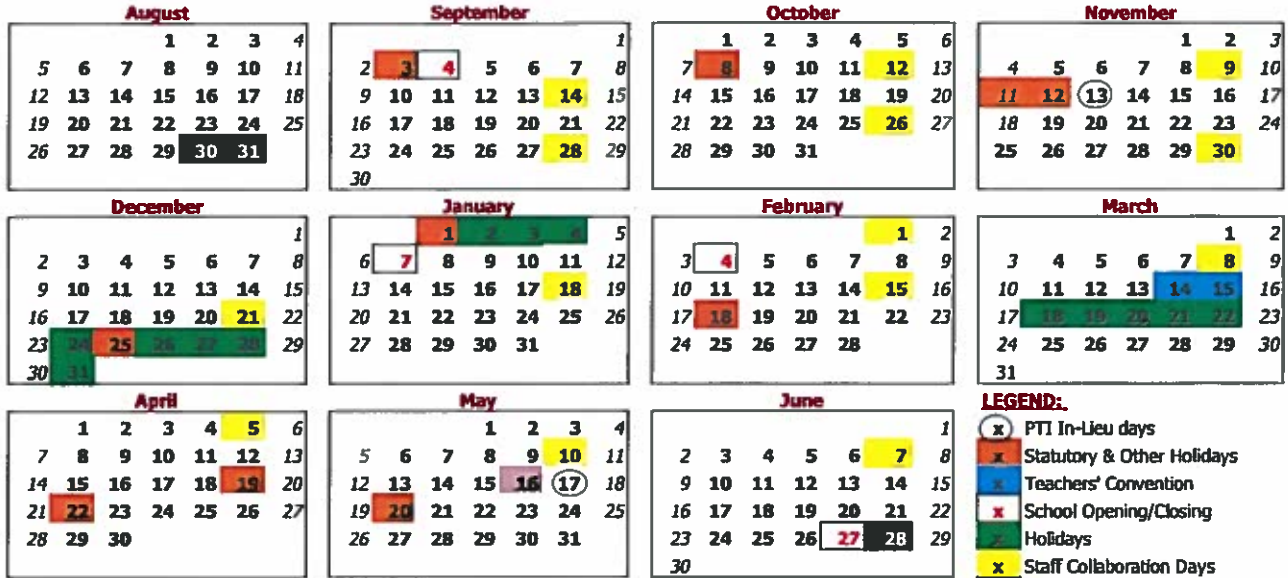

**WOLF CREEK PUBLIC SCHOOLS**  
**2018 - 2019 School Year**  
**BASE CALENDAR**

**APPROVED** 11/23/2017

Su Mo Tu We Th Fr Sa Su Mo Tu We Th Fr Sa Su Mo Tu We Th Fr Sa Su Mo Tu We Th Fr Sa

			<u>Staff</u>	<u>Students</u>
August	Aug. 30-31	Staff Planning Days	2	0
September	Sept. 3	Labour Day Holiday		
	Sept. 4	Students' First Day		
	Sept. 14	Staff Collaboration Day	19	17
October	Sept. 28	Staff Collaboration Day		
	Oct. 8	Thanksgiving Day Holiday		
	Oct. 12 & 26	Staff Collaboration Days	22	20
November	Nov. 9	Staff Collaboration Day		
	Nov. 11	Remembrance Day		
	Nov. 12	In-Lieu of Remembrance Day		
	Nov. 13	Staff Eamed Day Off (In-Lieu for Parent-Teacher Interviews)		
	Nov. 30	Staff Collaboration Day	21	18
December	Dec. 21	Staff Collaboration Day		
	Dec. 25	Christmas Holidays (Dec 24- Jan 4 inclusive)	15	14
January	Jan. 1 - 4	Christmas break continued		
	Jan. 7	First day back after Holiday Break		
	Jan. 18	Staff Collaboration Days		
	Jan. 31	Conclusion of First Semester	19	18
<b>Semester One Total</b>			<b>98</b>	<b>87</b>
February	Feb. 1 & 15	Staff Collaboration Day		
	Feb. 4	Commencement of Second Semester		
March	Feb. 18	Family Day Holiday	19	17
	Mar. 8	Staff Collaboration Day		
	Mar. 14-15	Teacher's Convention		
April	Mar. 18	Spring Break (March 18-22 inclusive)	16	13
	Apr. 5	Staff Collaboration Day		
May	Apr. 19	Good Friday		
	Apr. 22	Easter Monday	20	19
	May 10	Staff Collaboration Days		
June	May 16	Staff Eamed Day Off		
	May 17	Staff Eamed Day Off (In-Lieu for Parent-Teacher Interviews)		
	May 20	Victoria Day Holiday	21	19
	Jun. 7	Staff Collaboration Day		
Year Total	Jun. 27	Students' Last Day (Conclusion of Second Semester)		
	Jun. 28	Teacher Evaluation Day	20	18
	<b>Semester Two Total</b>			<b>96</b>
<b>Year Total</b>			<b>194</b>	<b>173</b>